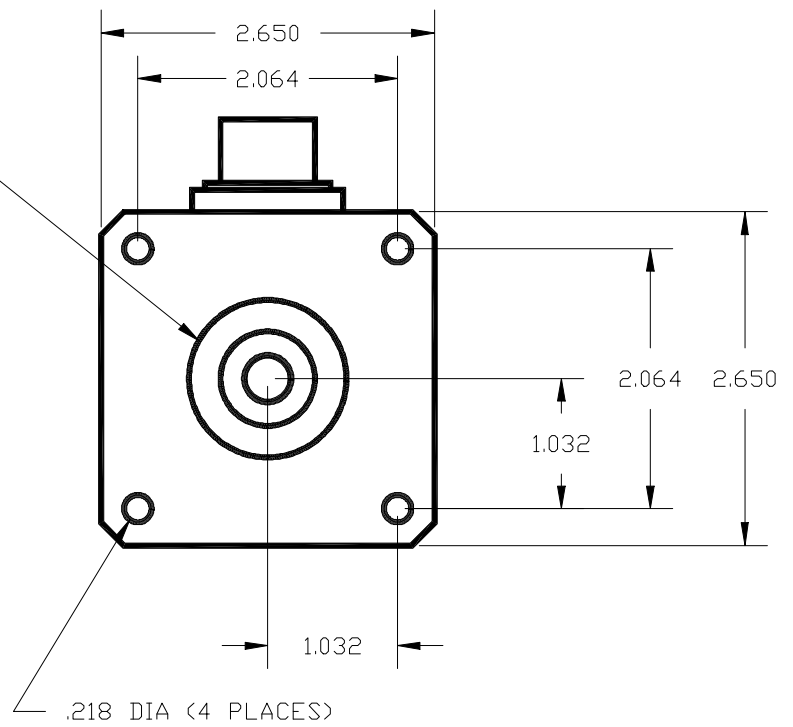

1.2500/1.2495 DIA.

PS-5238-11-ADS

		13647 METRIC RD ROSCOE ILL, USA 61073 815 / 389-2620	
		SCALE: FULL	DRAWN BY: TCS
DATE: 5/7/91	CHK'D BY:	APP'D BY:	
PS-5238-11-ADS RESOLVER			
DWG. #:	B-4302-001-002	ITEM #:	100-8550-002